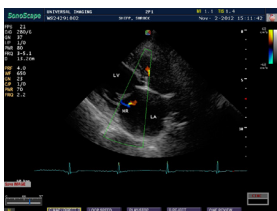

Vet Specific Software