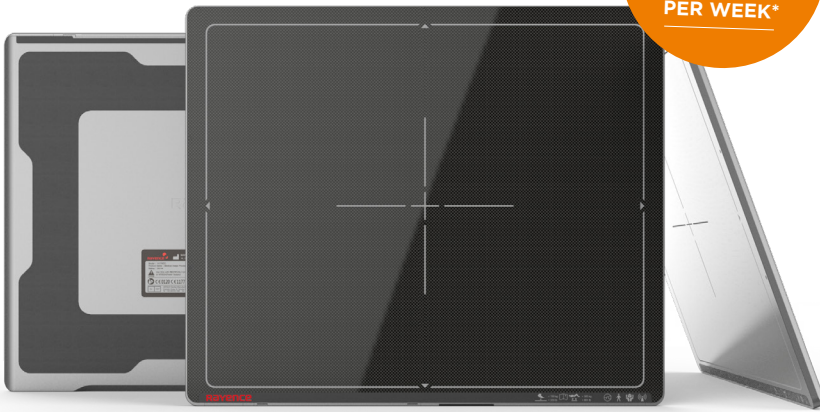

Superb image quality

Wired & wireless options

IP66 water resistant

Supports 300kg!

Durable & light weight

Vet specific software

**FLAT PANEL
DETECTORS
FROM \$141
PER WEEK***

Neovet X-Ray Package