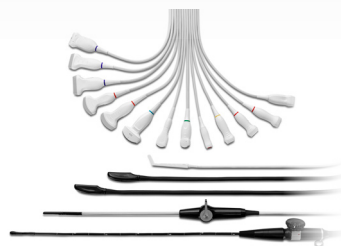

TRADE UP. Purchase a ProPet 70 & get an amazing trade in on your existing Ultrasound*

Height Adjustable

Adjustable Angle

Terms and conditions apply. Contact us for full inclusions and trade in information. *Trade in is available on any brand of Ultrasound machine. This special is available until 31 December 2024.

5 Probe Ports

13.3in Tilting Touchscreen

Specialty Veterinary Transducers

FREE 1 Day One-on-One Training with Vet Sonographer