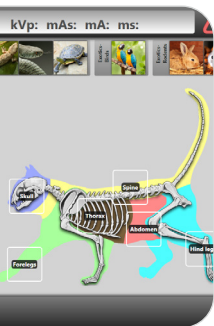

Small Animal and
Avian Imaging
Vet dental
Diagnostic Cameras
Ultrasound