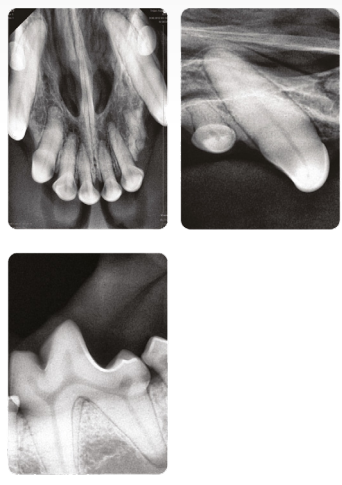

Dental Sensors

Size 1 | Size 1.5 | Size 2 | Size 4